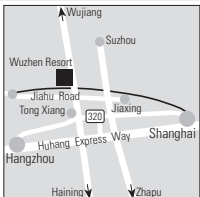

Wuzhen (near Hangzhou)
Best Western Gold Riverside Hotel Wuzhen Rewards 12000

8, Qingzhen Road
314501 Wuzhen, P-R- China
Tel. 86-573-8872 8888
Fax 86-573-8872 8666
wzhjsa@126.com
www.080865.com
Located in the Old Town of Wuzhen, 100 km far from Shanghai. The Resort newly opened in 2007 boasts very luxurious rooms and comprehensive facilities in Wuzhen.

Map p. 39 HZH /78632

Seasons	Rates in US$, incl. breakfast	Single	Double
1 Jan-31 Dec		98	98