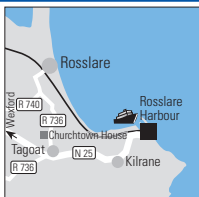

Rosslare
Best Western Hotel Rosslare

AC 6 Rewards 16000

Rosslare Harbour
Rosslare Co Wexford
Tel. +353 53 91 33 110
Fax +353 53 91 33 386
reservations@hotelrosslare.ie
www.bestwestern.ie
Comfortable hotel perched on the cliff top overlooking Rosslare Harbour. Golf, fishing and a range of activities nearby. Wexford town is only 10 mn. away.

Map p. 14, grid E5 WAT /84077

25	200	Seasons	Rates in EURO, incl. breakfast	Single	Double
60	0.5	1 Jan-31 May, 1 Sep-31 Dec		70	110
		1 Jun-31 Aug		80	130