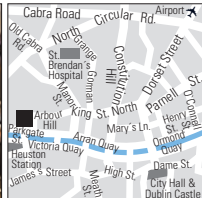

**Dublin
Best Western Ashling Hotel**

AC 6 Rewards 20000

Parkgate Street
Dublin 8
Tel. +353 1 6 77 23 24
Fax +353 1 6 79 37 83
info@ashlinghotel.ie
www.bestwestern.ie
Welcoming Dublin City hotel with spacious en suite rooms. 20 minutes from airport, adjacent to principal rail station. Close to many major attractions including Guinness Brewery, Phoenix Park. 20 minutes walk to City Centre and Temple Bar. Tram stop, Luas 200 m. Free secure parking for residents.

Map p. 14, grid E4 DUB /84046

Seasons	Rates in EURO, incl. breakfast	Single	Double
1 Jan-31 Dec		99/210	119/320